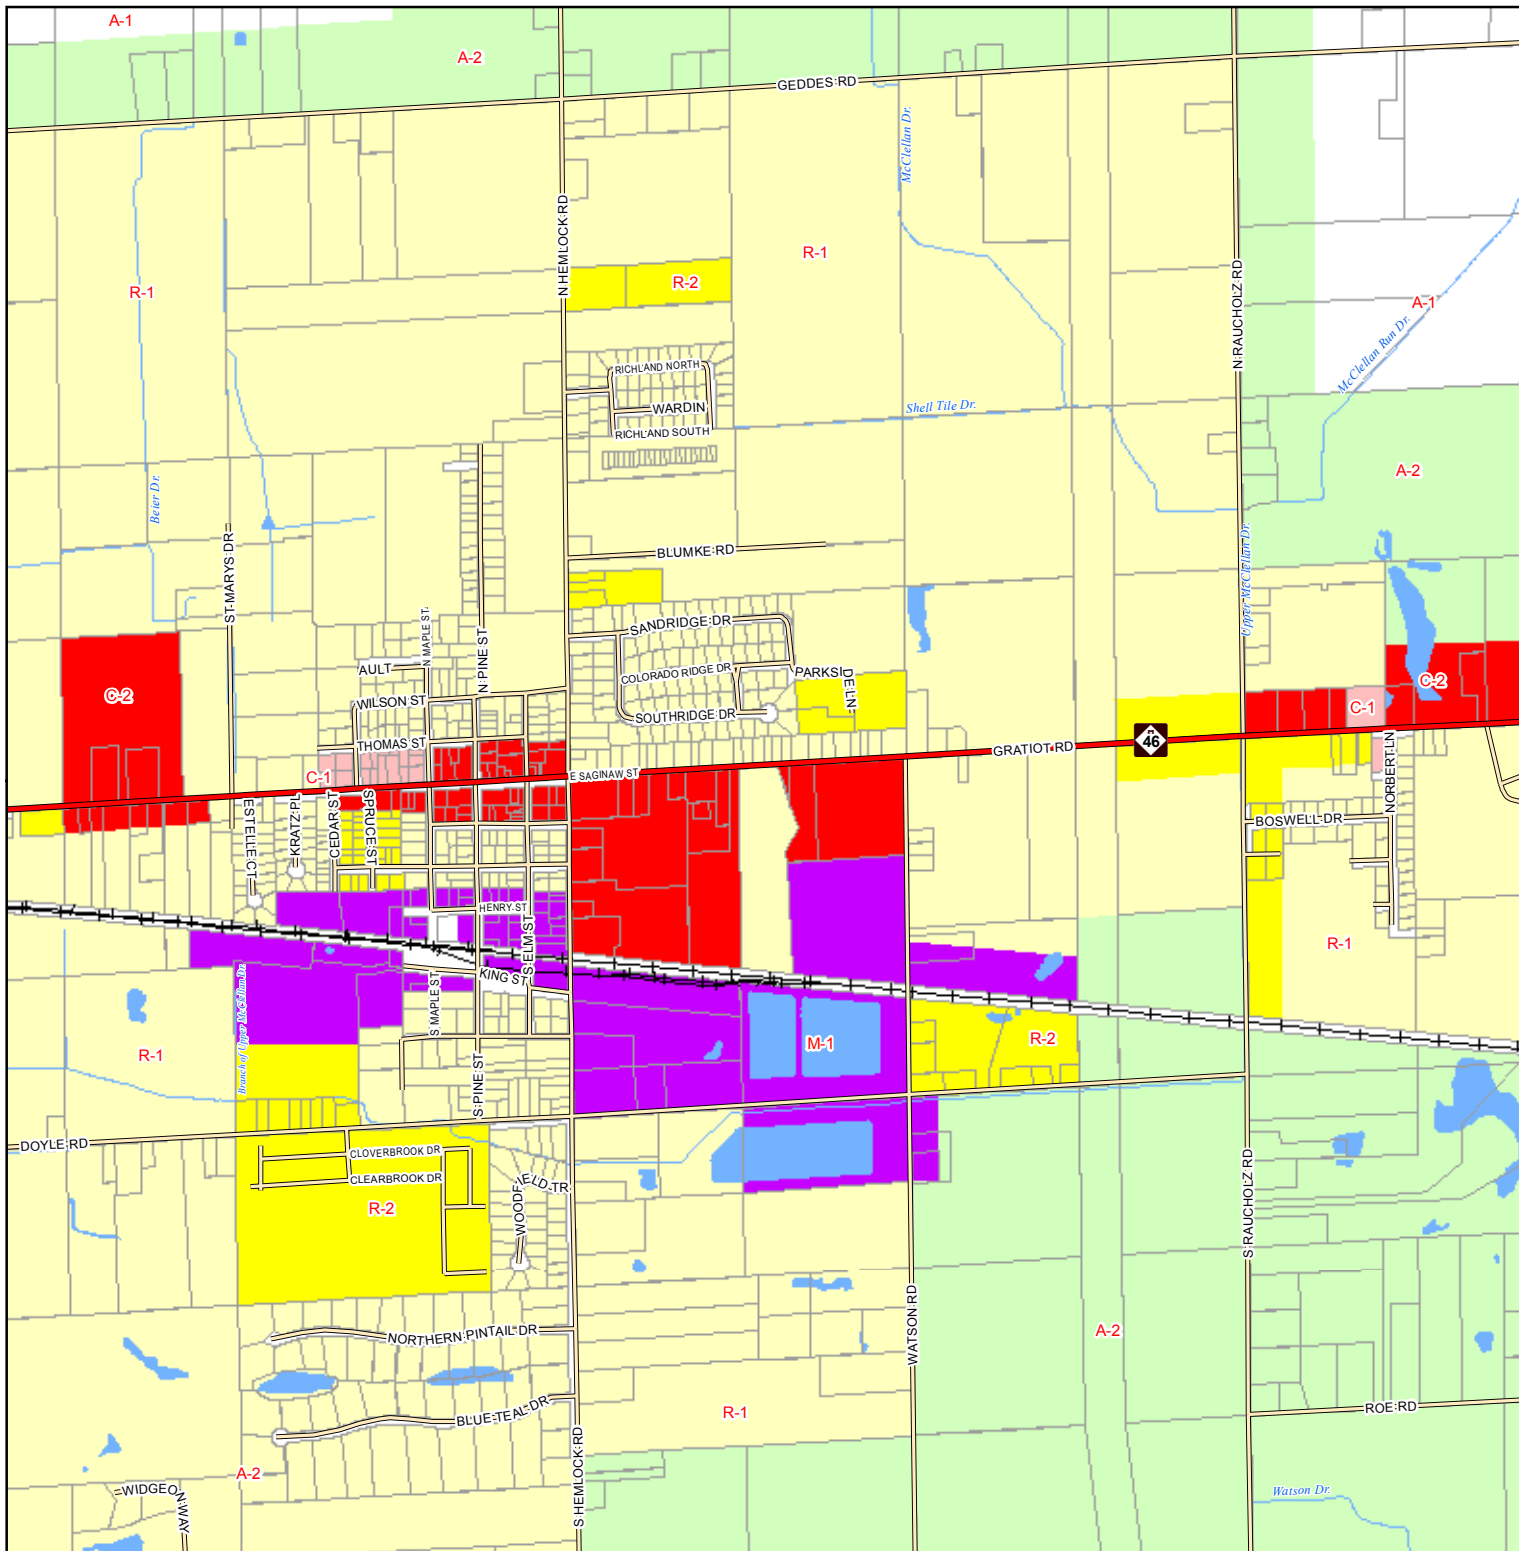

# Richland Township

Hemlock Area

## Future Land Use

### Legend

#### Future Land Use

- A-1 Agricultural Farmland Preservation
- A-2 Agricultural Dispersed Residential
- R-1 Residential Single Family
- R-2 Residential Multiple Family
- C-1 Downtown Commercial
- C-2 General Commercial
- M-1 Industrial